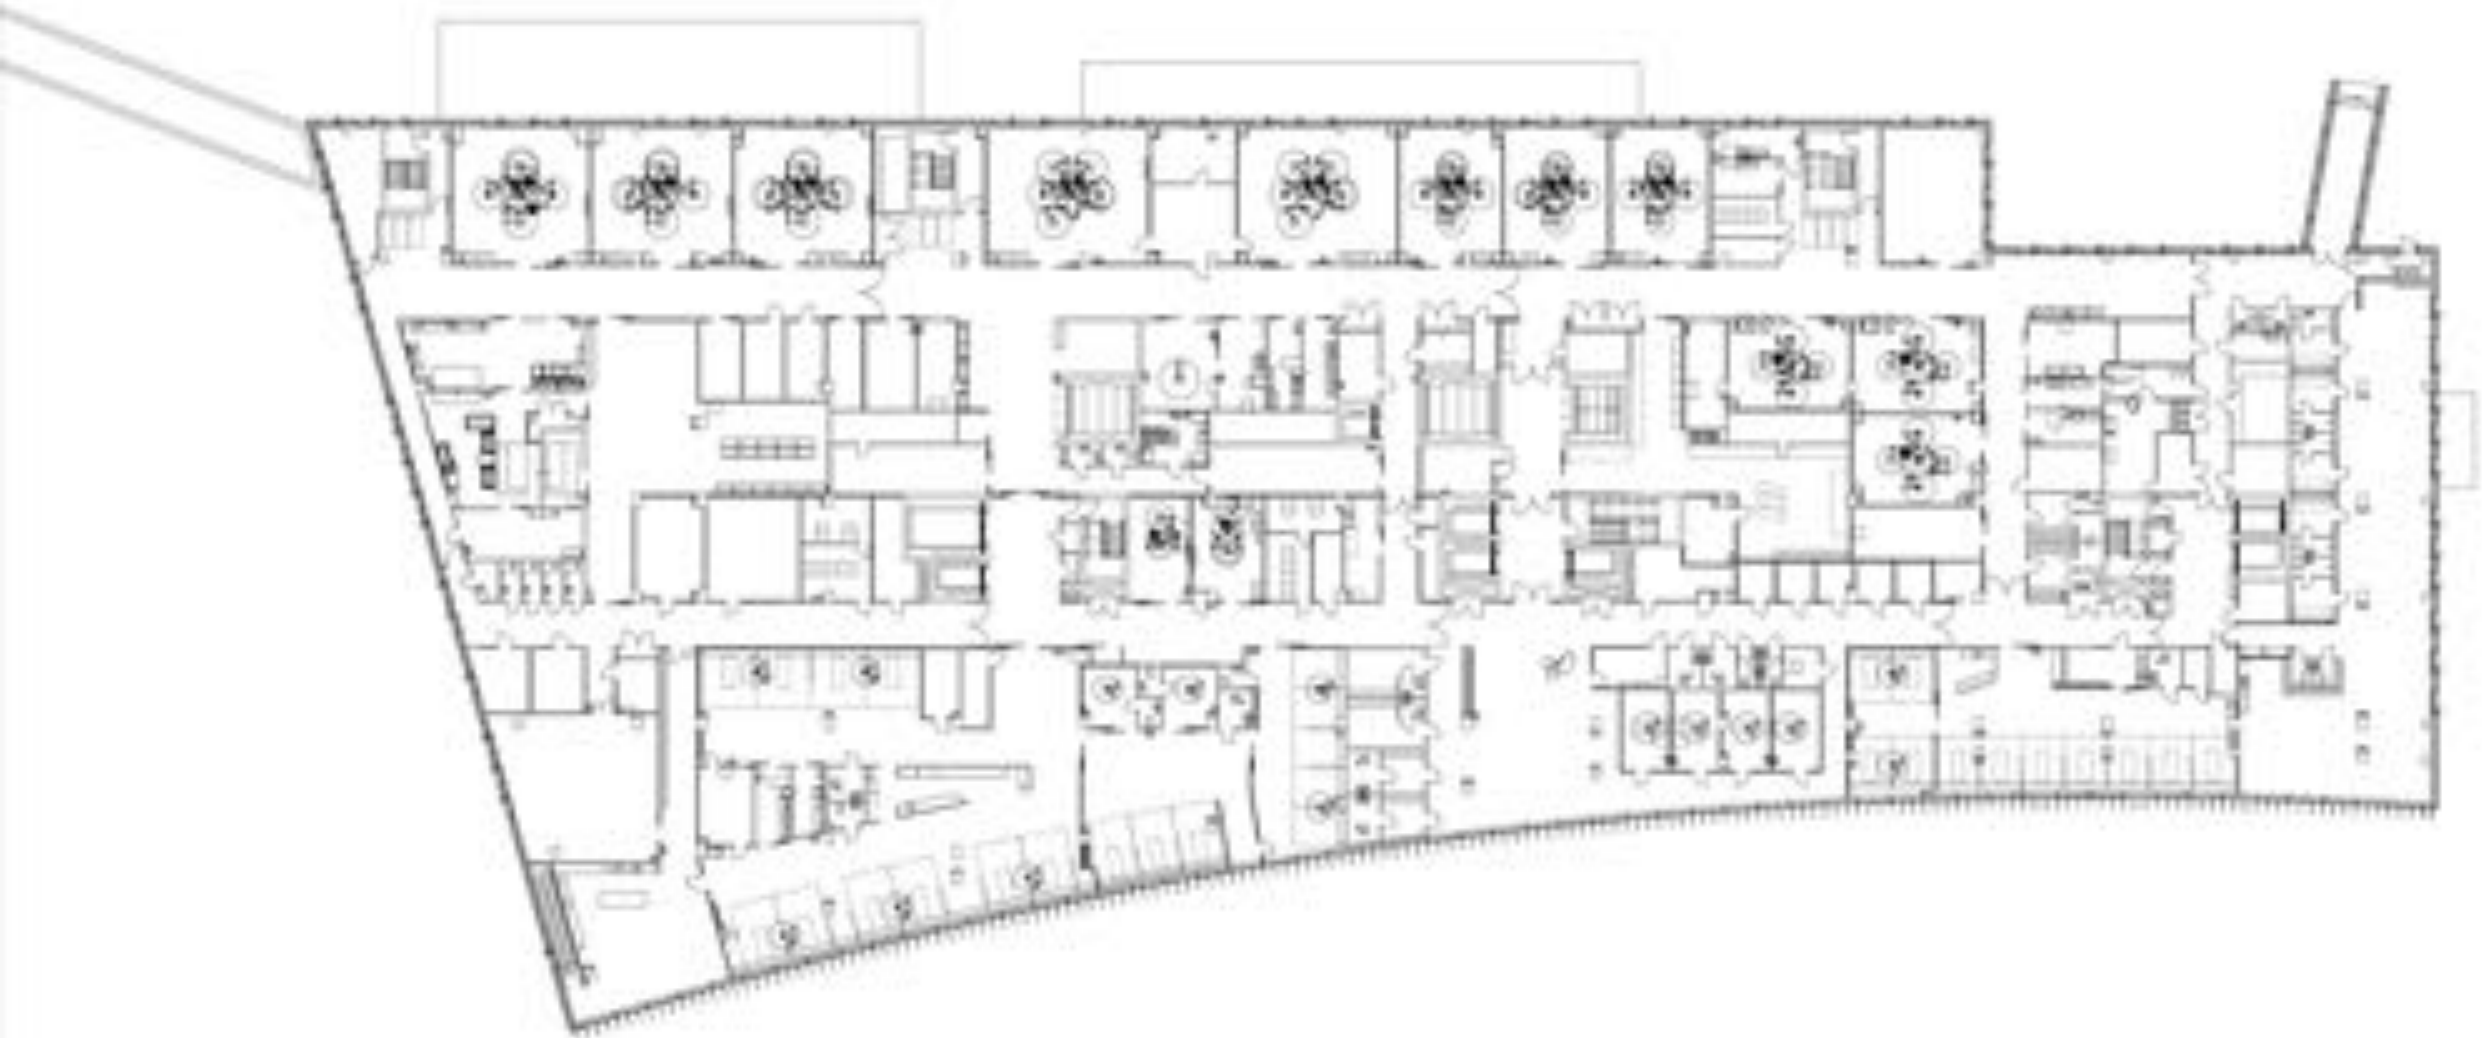

ARKKITEHTIRYHMÄ
REINO KOIVULA

SARC
ARCHITECTS

- **40** million Euros from **donations**
- **40** million Euros from the **state**
- **40** million Euros from the **hospital district**
- **Total** cost **184.5** million Euros
- **48.000** square metres

- The majority of **patients are very young**
- **100** children visit the pediatric emergency department daily
- **300** patients have appointments at the outpatient clinics daily

Office of
Vietnam

- 8 - STAR
- 7 - SPACE
- 6 - MOUNTAIN
- 5 - MAGIC
- 4 - VALLEY
- 3 - FOREST
- 2 - JUNGLE
- 1 - SHORE
- K - SEA

KONSEPTI - VEDEN ALTA AVARUKTEEN

" Ouch! Could that be mango?
The bedroom has turned into a fruit-garden! "

MOOMINVALLEY
TURNS JUNGLE

- **800** nurses
- **300** doctors
- **200** specialist staff members
- **30** surgeries are performed daily