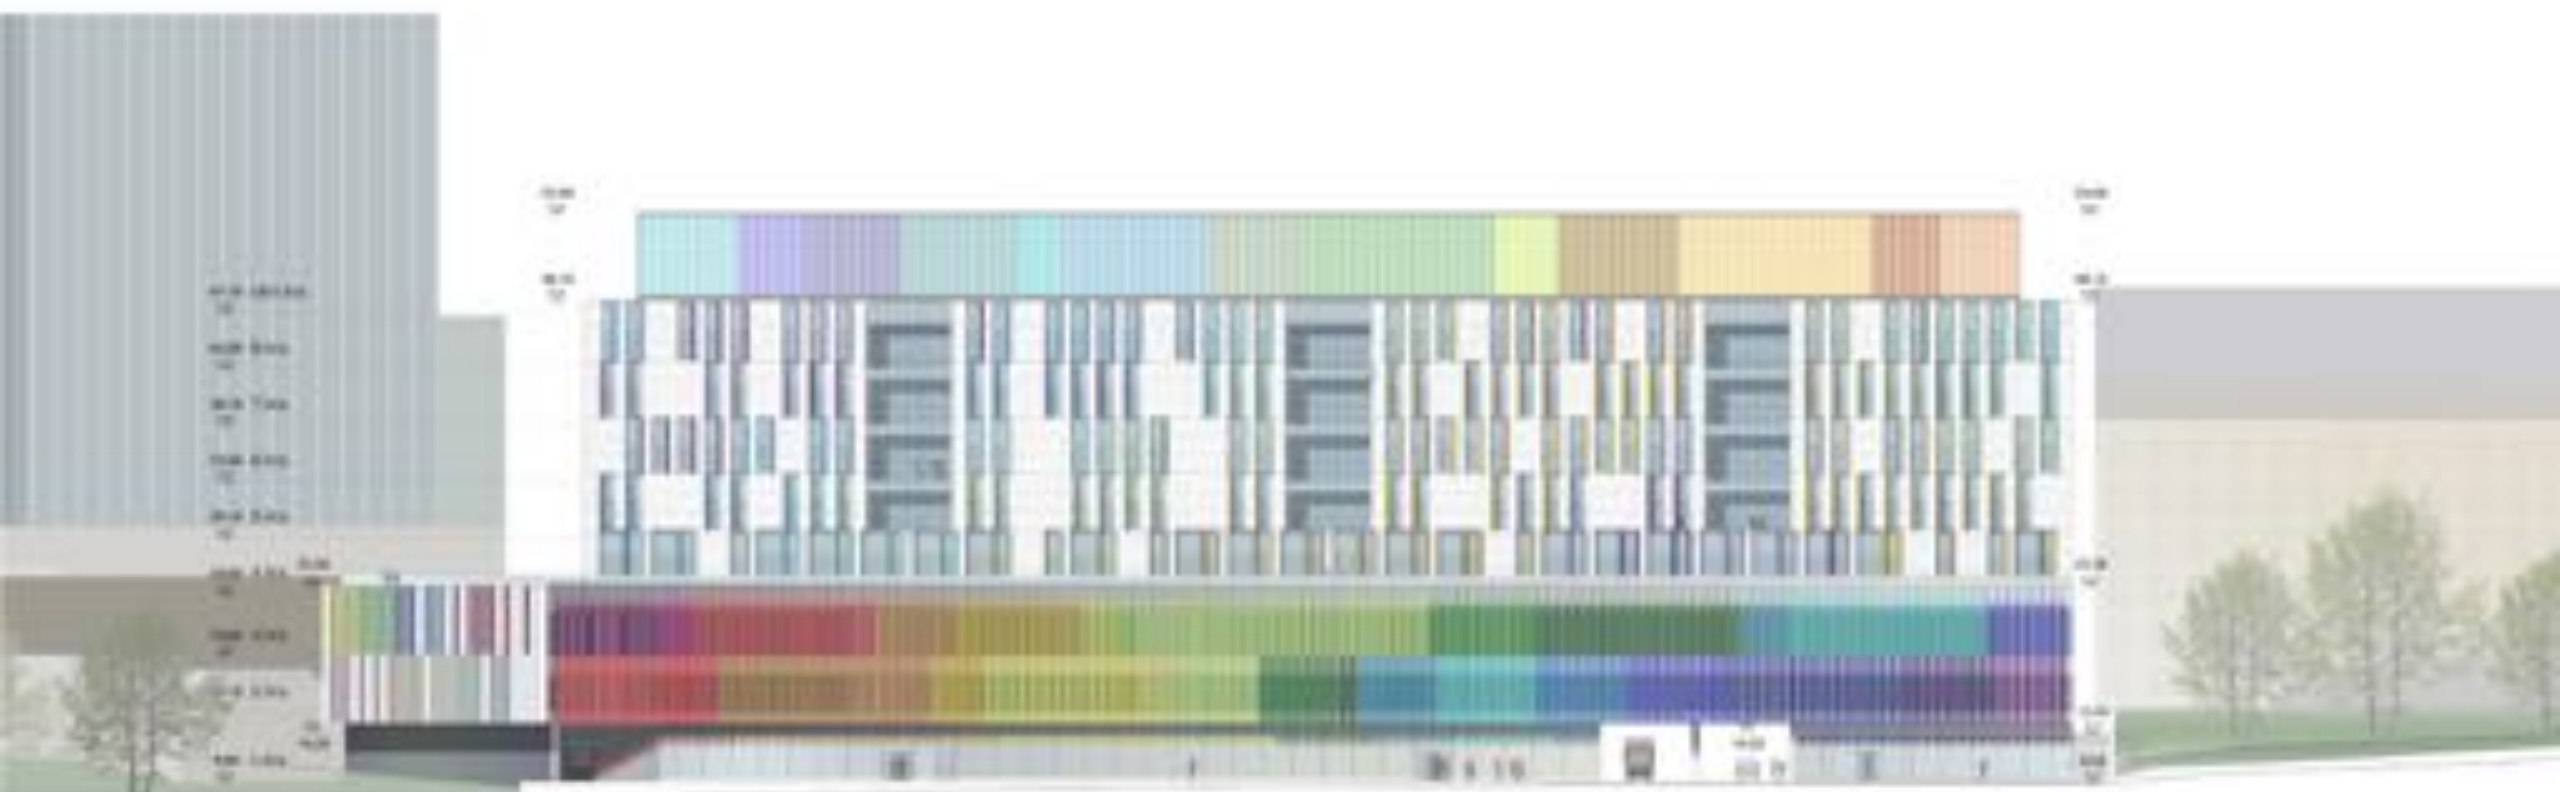

ARKKITEHTIRYHMÄ
REINO KOIVULA

SARC
ARCHITECTS

- **40** million Euros from **donations**
- **40** million Euros from the **state**
- **40** million Euros from the **hospital district**
- **Total** cost **184.5** million Euros
- **48.000** square metres

- The majority of **patients are very young**
- **100** children visit the pediatric emergency department daily
- **300** patients have appointments at the outpatient clinics daily

Office of
Vietnam

- 8 - STAR
- 7 - SPACE
- 6 - MOUNTAIN
- 5 - MAGIC
- 4 - VALLEY
- 3 - FOREST
- 2 - JUNGLE
- 1 - SHORE
- K - SEA

KONSEPTI - VEDEN ALTA AVARUKTEEN

" Ouch! Could that be mango?
The bedroom has turned into a fruit-garden! "

MOOMINVALLEY
TURNS JUNGLE

- **800** nurses
- **300** doctors
- **200** specialist staff members
- **30** surgeries are performed daily

22

23

- **140** beds
- **Single** patient rooms
- Lounge and resting rooms **for parents**
- Facilities for **playing** and **youth activities**

www.ark-koivula.fi