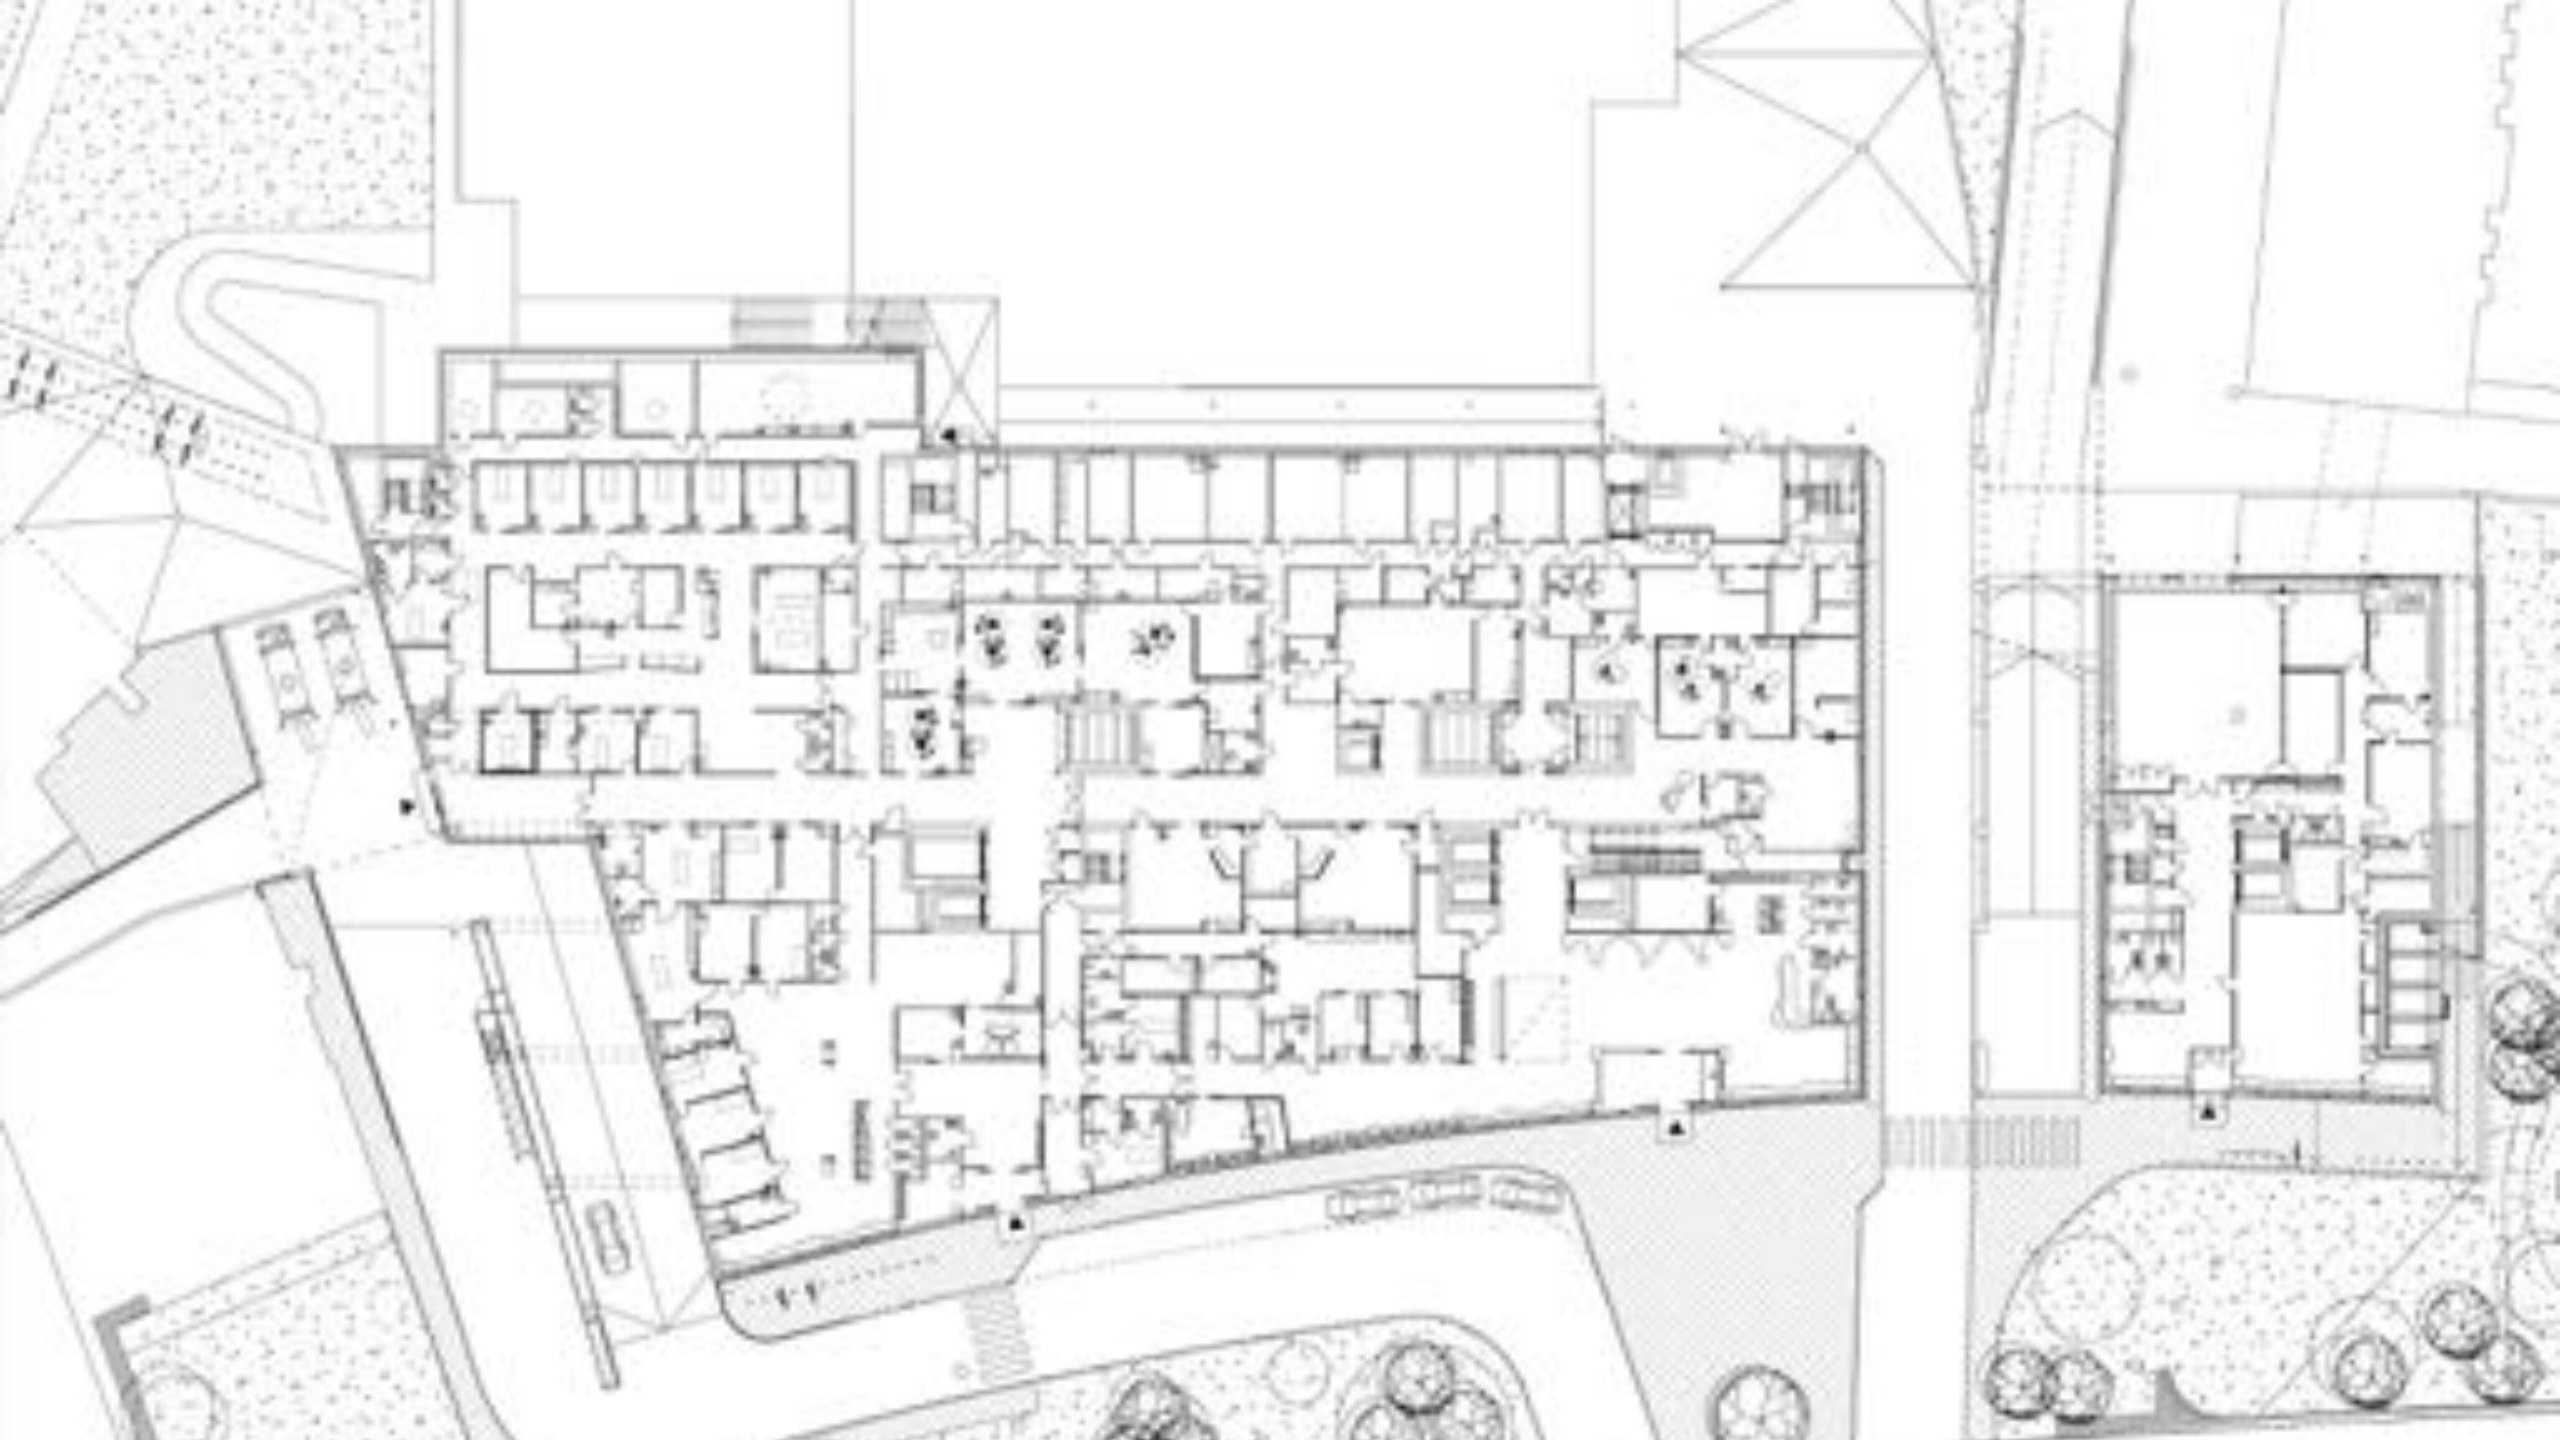

ARKKITEHTIRYHMÄ
REINO KOIVULA

SARC
ARCHITECTS

- **40** million Euros from **donations**
- **40** million Euros from the **state**
- **40** million Euros from the **hospital district**
- **Total** cost **184.5** million Euros
- **48.000** square metres

- The majority of **patients are very young**
- **100** children visit the pediatric emergency department daily
- **300** patients have appointments at the outpatient clinics daily

Office of
Vietnam

- 8 - STAR
- 7 - SPACE
- 6 - MOUNTAIN
- 5 - MAGIC
- 4 - VALLEY
- 3 - FOREST
- 2 - JUNGLE
- 1 - SHORE
- K - SEA

KONSEPTI - VEDEN ALTA AVARUKTEEN

" Ouch! Could that be mango?
The bedroom has turned into a fruit-garden! "

MOOMINVALLEY
TURNS JUNGLE

- **800** nurses
- **300** doctors
- **200** specialist staff members
- **30** surgeries are performed daily