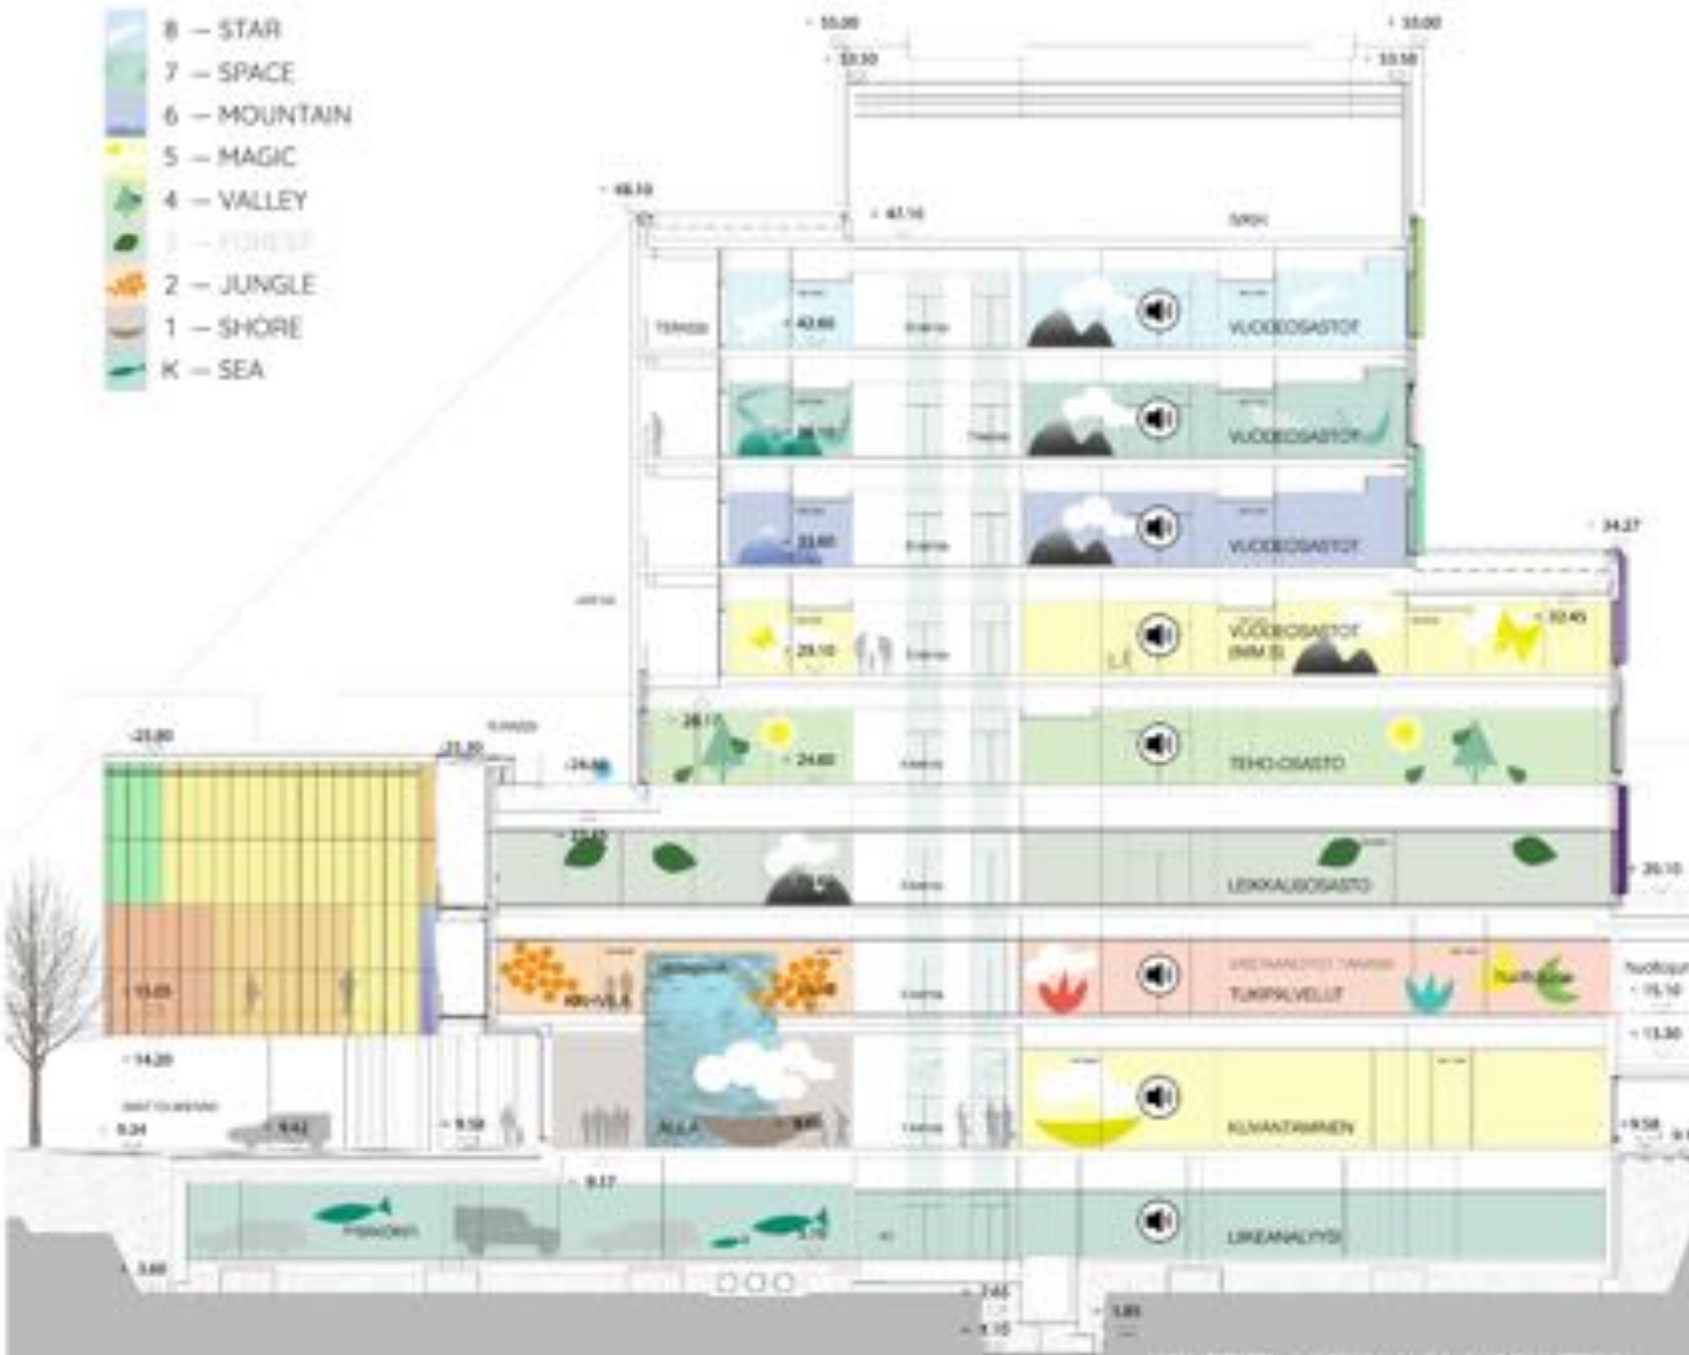

- The majority of **patients are very young**
- **100** children visit the pediatric emergency department daily
- **300** patients have appointments at the outpatient clinics daily

Office of
Vietnam

- 8 - STAR
- 7 - SPACE
- 6 - MOUNTAIN
- 5 - MAGIC
- 4 - VALLEY
- 3 - FOREST
- 2 - JUNGLE
- 1 - SHORE
- K - SEA

KONSEPTI - VEDEN ALTA AVARUKTEEN

" Ouch! Could that be mango?
The bedroom has turned into a fruit-garden! "

MOOMINVALLEY
TURNS JUNGLE

- **800** nurses
- **300** doctors
- **200** specialist staff members
- **30** surgeries are performed daily

22

23

- **140** beds
- **Single** patient rooms
- Lounge and resting rooms **for parents**
- Facilities for **playing** and **youth activities**

www.ark-koivula.fi