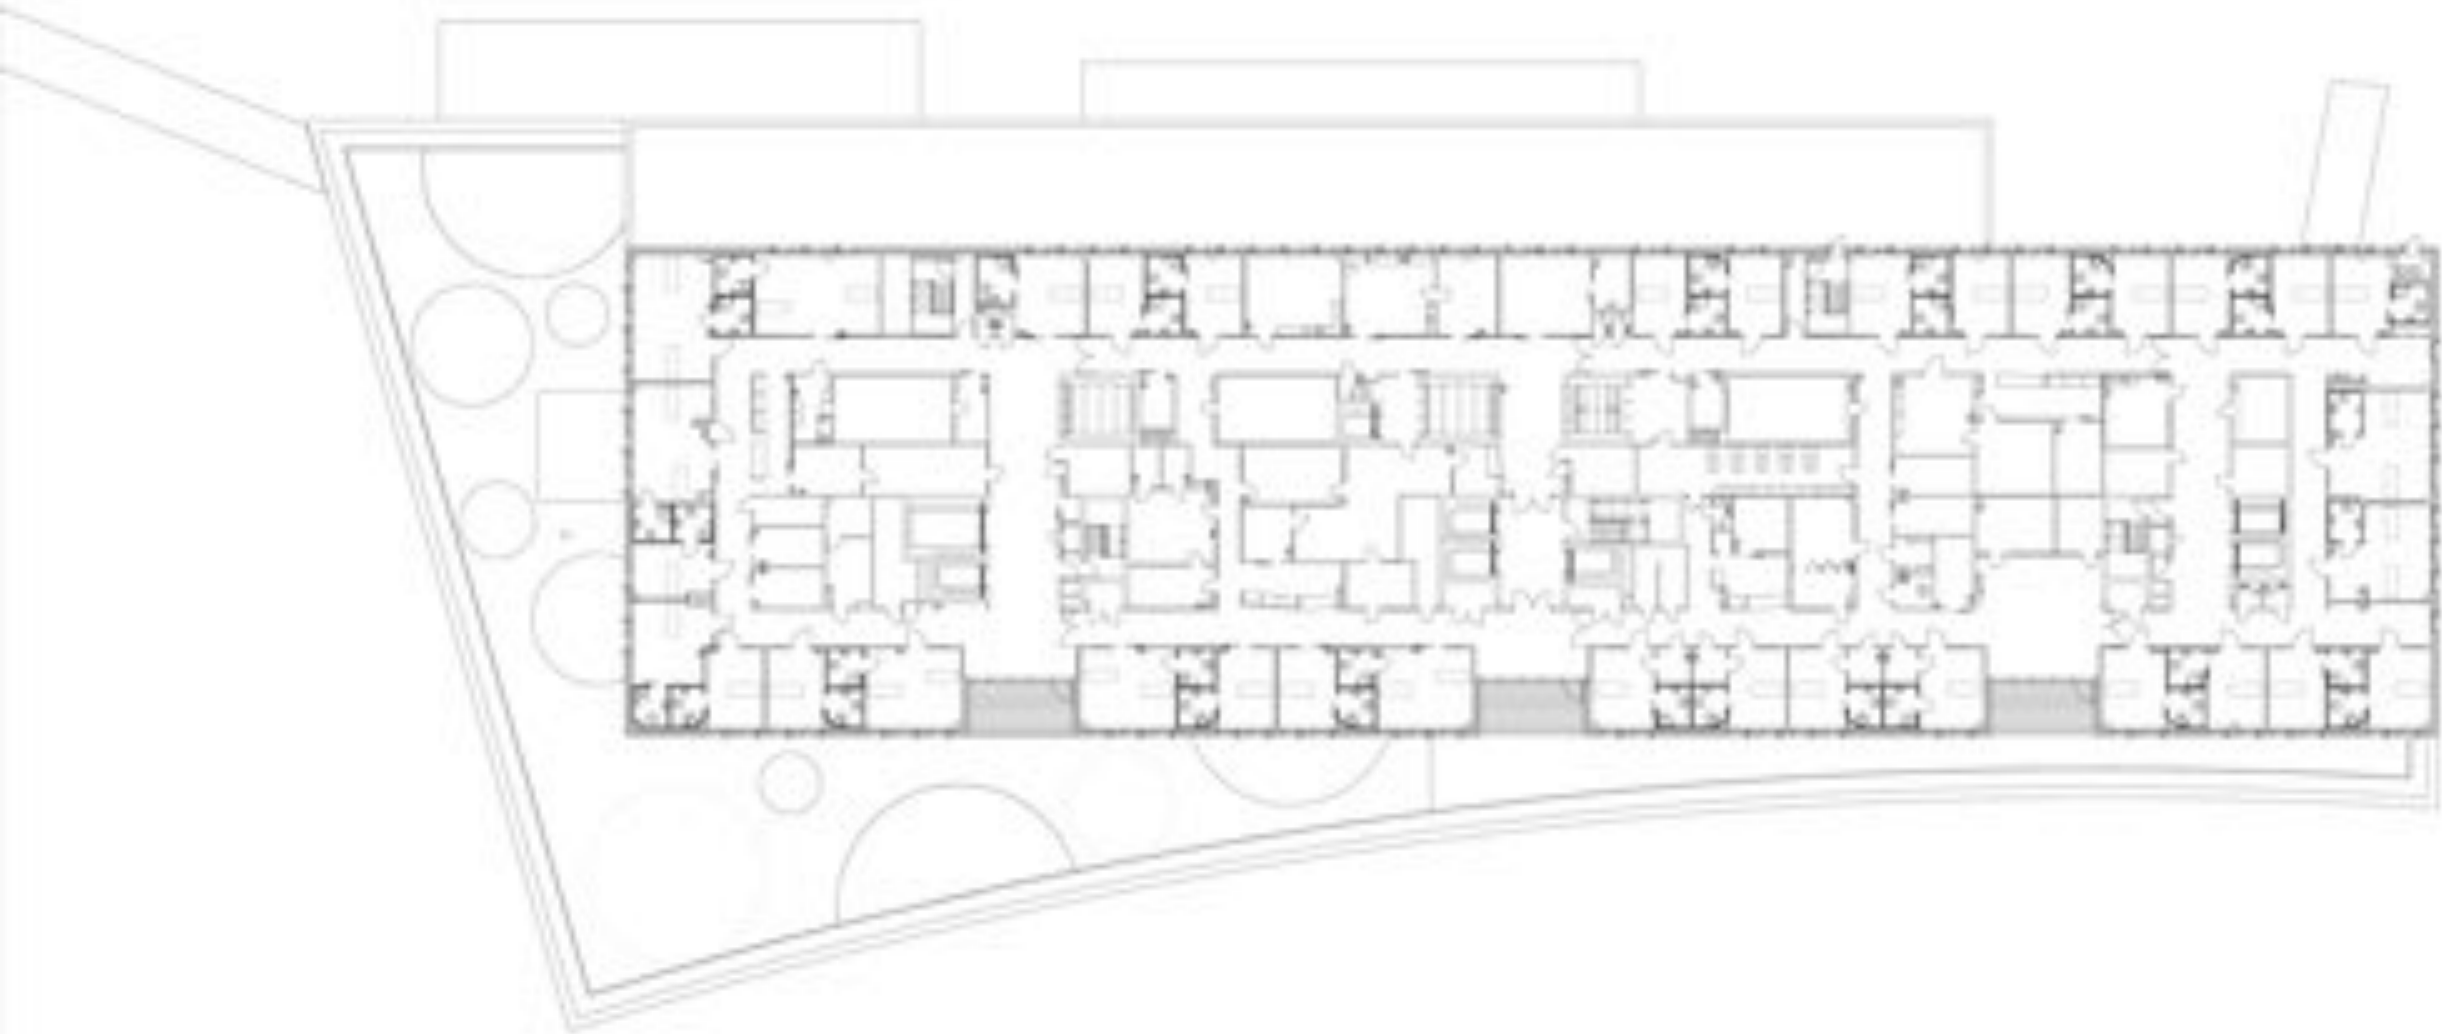

ARKKITEHTIRYHMÄ
REINO KOIVULA

SARC
ARCHITECTS

- **40** million Euros from **donations**
- **40** million Euros from the **state**
- **40** million Euros from the **hospital district**
- **Total** cost **184.5** million Euros
- **48.000** square metres

- The majority of **patients are very young**
- **100** children visit the pediatric emergency department daily
- **300** patients have appointments at the outpatient clinics daily

Office of
Vietnam

- 8 - STAR
- 7 - SPACE
- 6 - MOUNTAIN
- 5 - MAGIC
- 4 - VALLEY
- 3 - FOREST
- 2 - JUNGLE
- 1 - SHORE
- K - SEA

KONSEPTI - VEDEN ALTA AVARUKTEEN

" Ouch! Could that be mango?
The bedroom has turned into a fruit-garden! "

MOOMINVALLEY
TURNS JUNGLE

- **800** nurses
- **300** doctors
- **200** specialist staff members
- **30** surgeries are performed daily